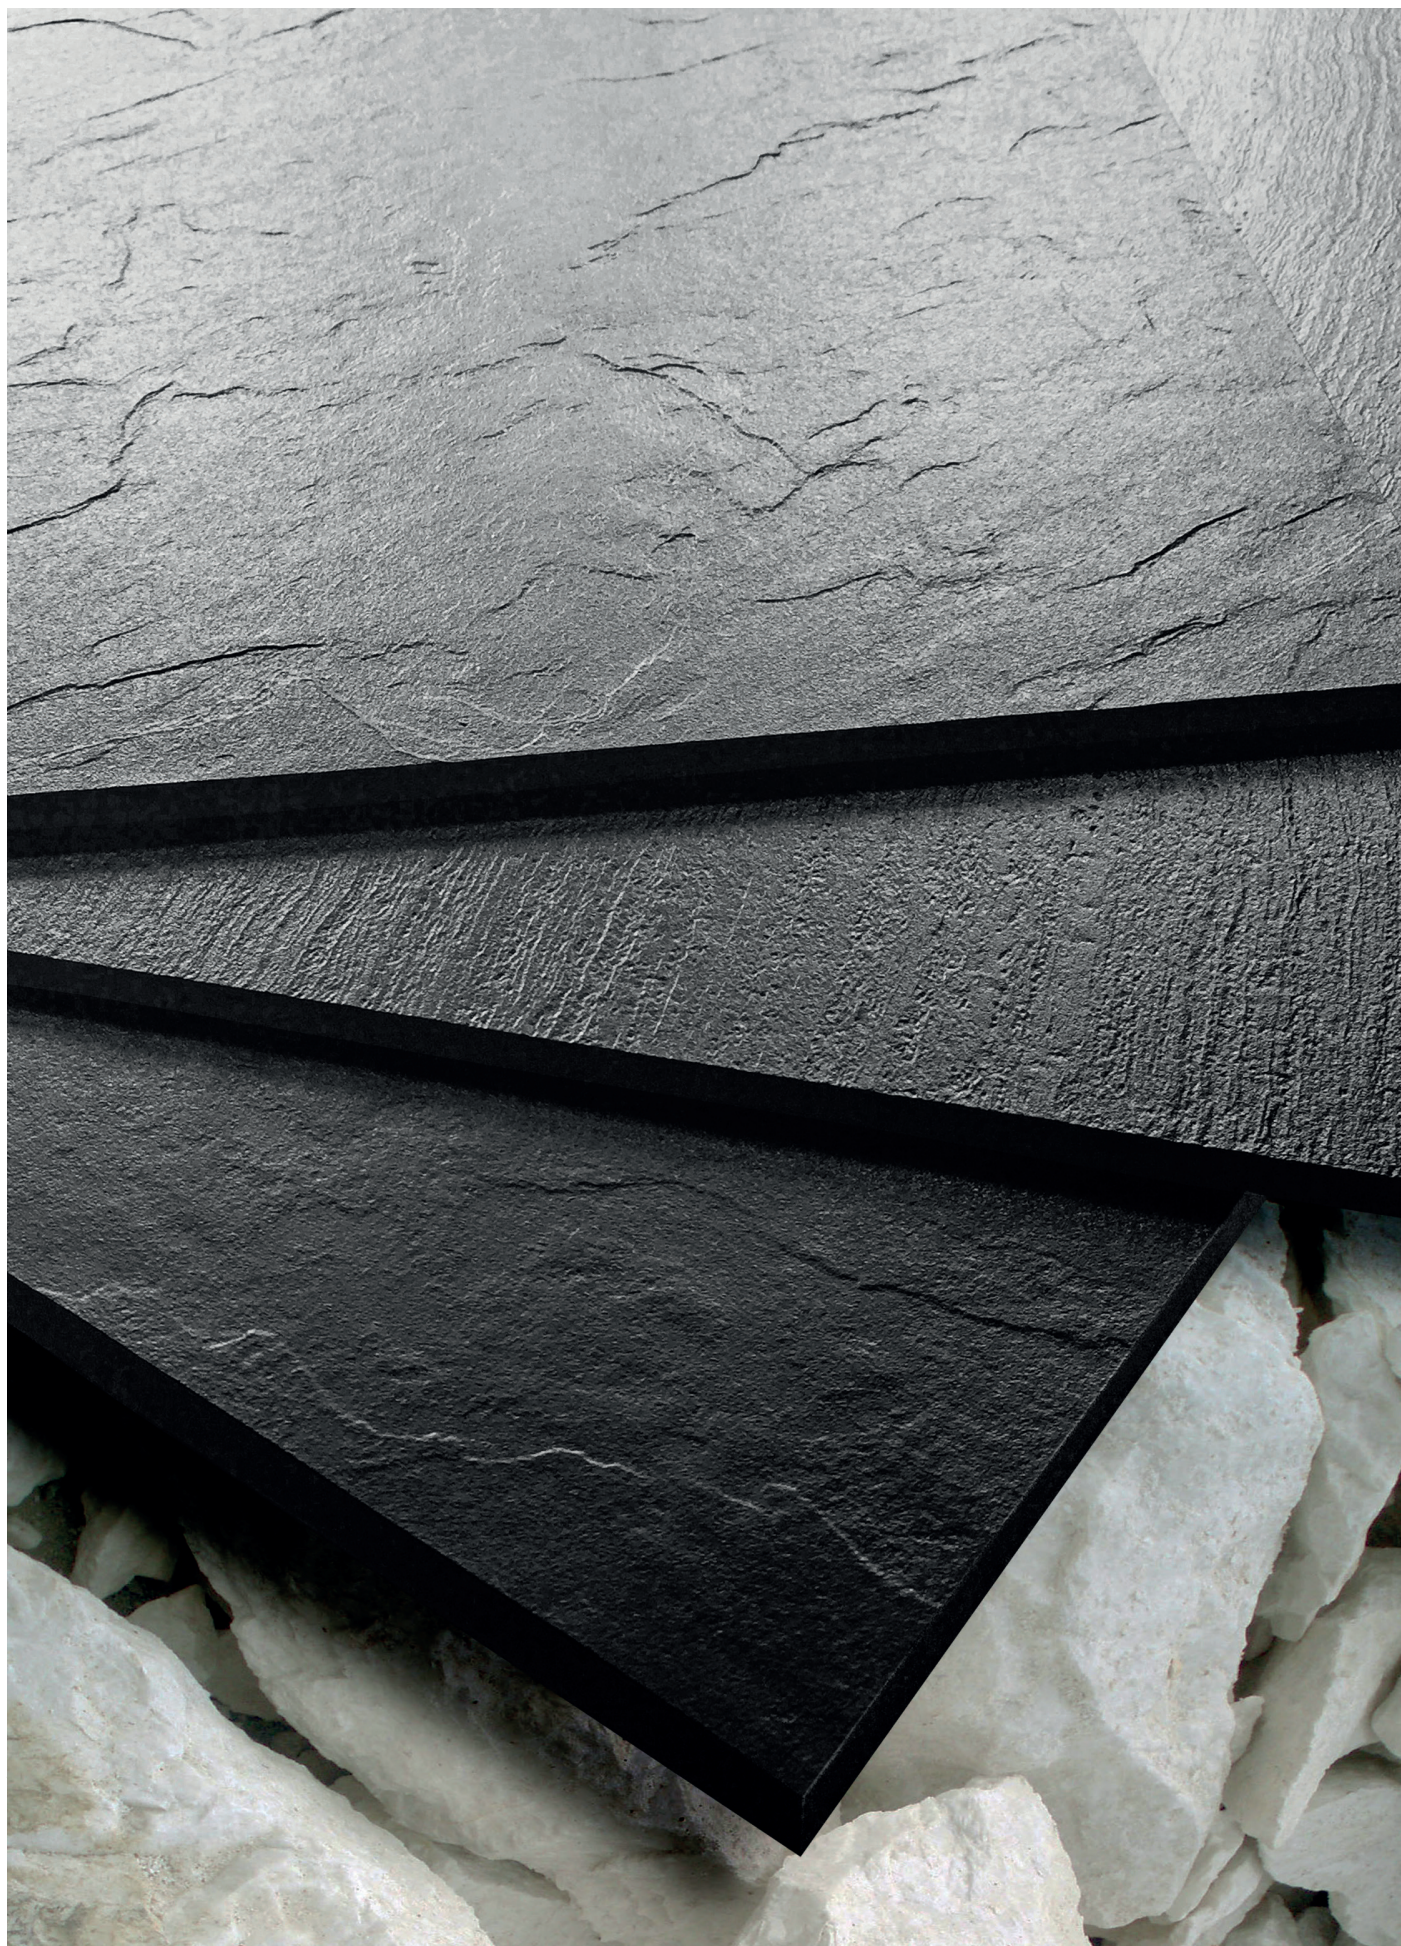

JL6003/Super Black-Fabric
Size: 600x600mm

BLACK & WHITE Collection

Super Black Semi-Polished Series

JLP6003/Super Black-Fabric (Semi-Polished)
Size: 600x600mm

JLP6003/Super Black-Leather
Size: 600x600mm

BLACK & WHITE Collection